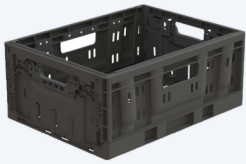

Sustainable

Reusable containers reduce packaging waste.

Features and Specifications

Damage resistant
plastic reduces shrink over corrugated

Active Lock handles for fast handling, instead of smart handling

Stack strength
Interlocking design create stronger and safer stacks

**4317
Active Lock**

Height ext/int	6.7 in/6.3 in
Length ext/int	15.75 in/14.65 in
Width ext/in	11.81 in/10.7 in
Folded Height	1.26 in
Weight	2.27 lbs

**6419
Active Lock**

Height ext/int	8.2 in/7.75 in
Length ext/int	23.6 in/22.5 in
Width ext/in	15.7 in/14.6 in
Folded Height	1.3 in
Weight	4.29 lbs

**6408
Active Lock**

Height ext/int	4.1 in/3.8 in
Length ext/int	23.6 in/22.5 in
Width ext/in	15.7 in/14.6 in
Folded Height	1.16 in
Weight	3.01 lbs