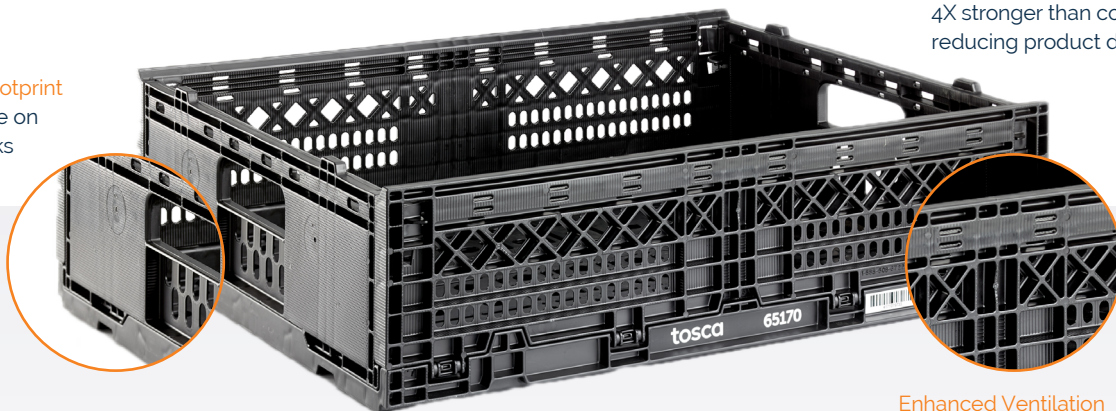

The Protection Case Ready Meat Deserves

Tosca Case Ready Meat reusable plastic containers (RPCs) protect products better than corrugated and improve cube utilization resulting in up to 25% in transportation savings. Our RPCs are specifically engineered to protect high quality meats—with durable construction proven to be 4X stronger than corrugated.

Durable

Reduce shrink. 4x stronger than corrugated means better protection and less waste

Easy-handling

Ergonomic, stackable crates help get the job done easier, quicker, and better.

Space-saving

RPC cube maximizes in-store footprint and cargo space, generating 25% transportation savings.

Features and Specifications

Standardized Footprint

To optimize cube on pallets and trucks

Strong Sides

4X stronger than corrugated, reducing product damage

Interlocked Stacking

Creates greater pallet load stability during transport

Enhanced Ventilation

Reduces cooling time

**65126
Meat**

Height ext/int	4.95 in/4.20 in
Length ext/int	23.87 in/22.56 in
Width ext/in	19.71 in/18.71 in
Folded Height	1.48 in
Weight	4.42 lbs
Containers/pallet	120 units
Containers/truckload	7,200 units
Palletizing	4 per layer