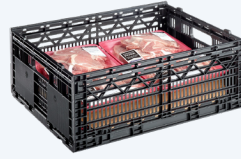

The Protection Case Ready Meat Deserves

Tosca Case Ready Meat reusable plastic containers (RPCs) protect products better than corrugated and improve cube utilization resulting in up to 25% in transportation savings. Our RPCs are specifically engineered to protect high quality meats—with durable construction proven to be 4X stronger than corrugated.

Durable

Reduce shrink. 4x stronger than corrugated means better protection and less waste

Easy-handling

Ergonomic, stackable crates help get the job done easier, quicker, and better.

Space-saving

RPC cube maximizes in-store footprint and cargo space, generating 25% transportation savings.

Features and Specifications

Standardized Footprint

To optimize cube on pallets and trucks

Strong Sides

4X stronger than corrugated, reducing product damage

Interlocked Stacking

Creates greater pallet load stability during transport

Enhanced Ventilation

Reduces cooling time

**65126
Meat**

Height ext/int	4.95 in/4.20 in
Length ext/int	23.87 in/22.56 in
Width ext/in	19.71 in/18.71 in
Folded Height	1.48 in
Weight	4.42 lbs
Containers/pallet	120 units
Containers/truckload	7,200 units
Palletizing	4 per layer